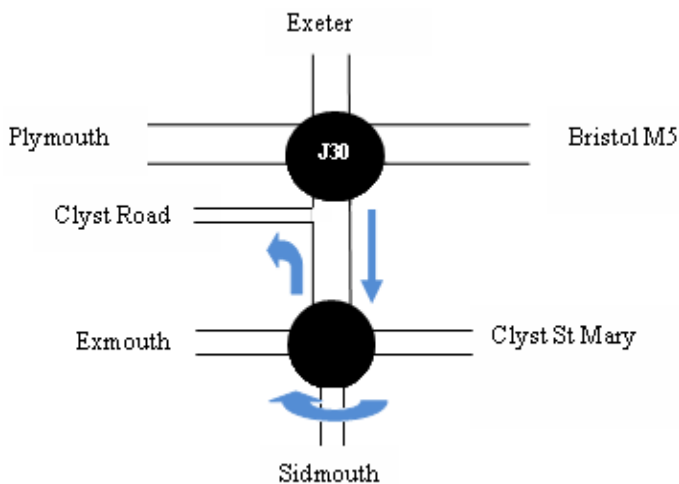

Directions to PGL Training

Leave the M5 at Junction 30 and follow the signs for Exmouth/A376.

Clyst Road is immediately on the right, however, you must travel to the next roundabout and return prior to turning left into Clyst Road. PGL Training is located approximately 600 metres along the road on the right.