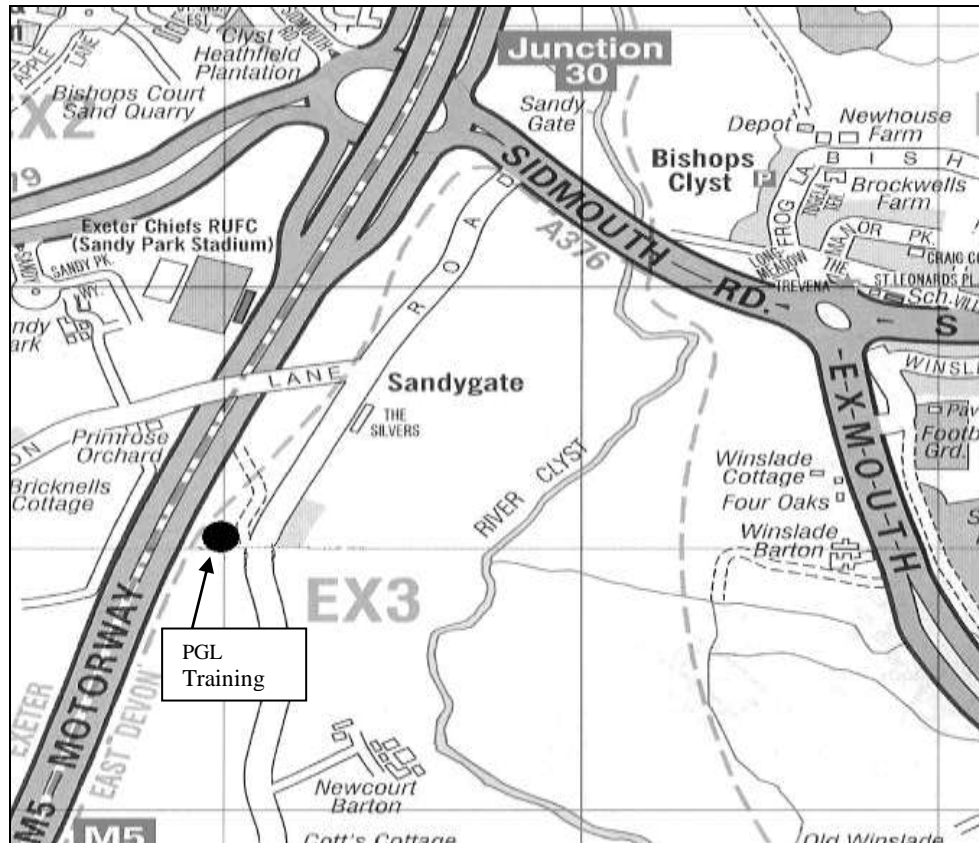

Directions to PGL Training

Leave the M5 at Junction 30 and follow the signs for Exmouth/A376.

Clyst Road is immediately on the right, however, you must travel to the next roundabout and return prior to turning left into Clyst Road. PGL Training is located approximately 600 metres along the road on the right.