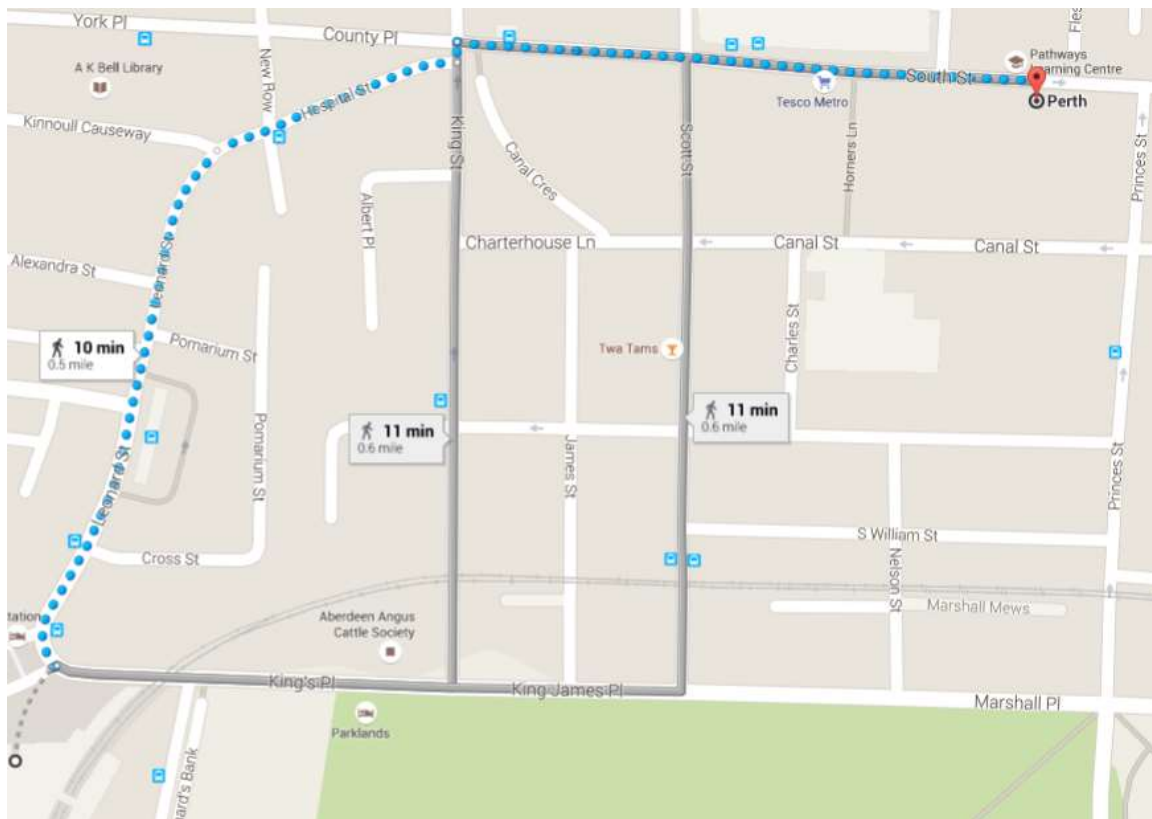

Pathways Centre

Pathways Centre, 65-69 South Street, Perth, PH2 8PD

Tel: 01738 877000

Route to Pathways Centre from the Train/Bus Station – 10 minute walk.

Route to Pathways Centre from Perth College, Brahan Building – 10 minute drive.